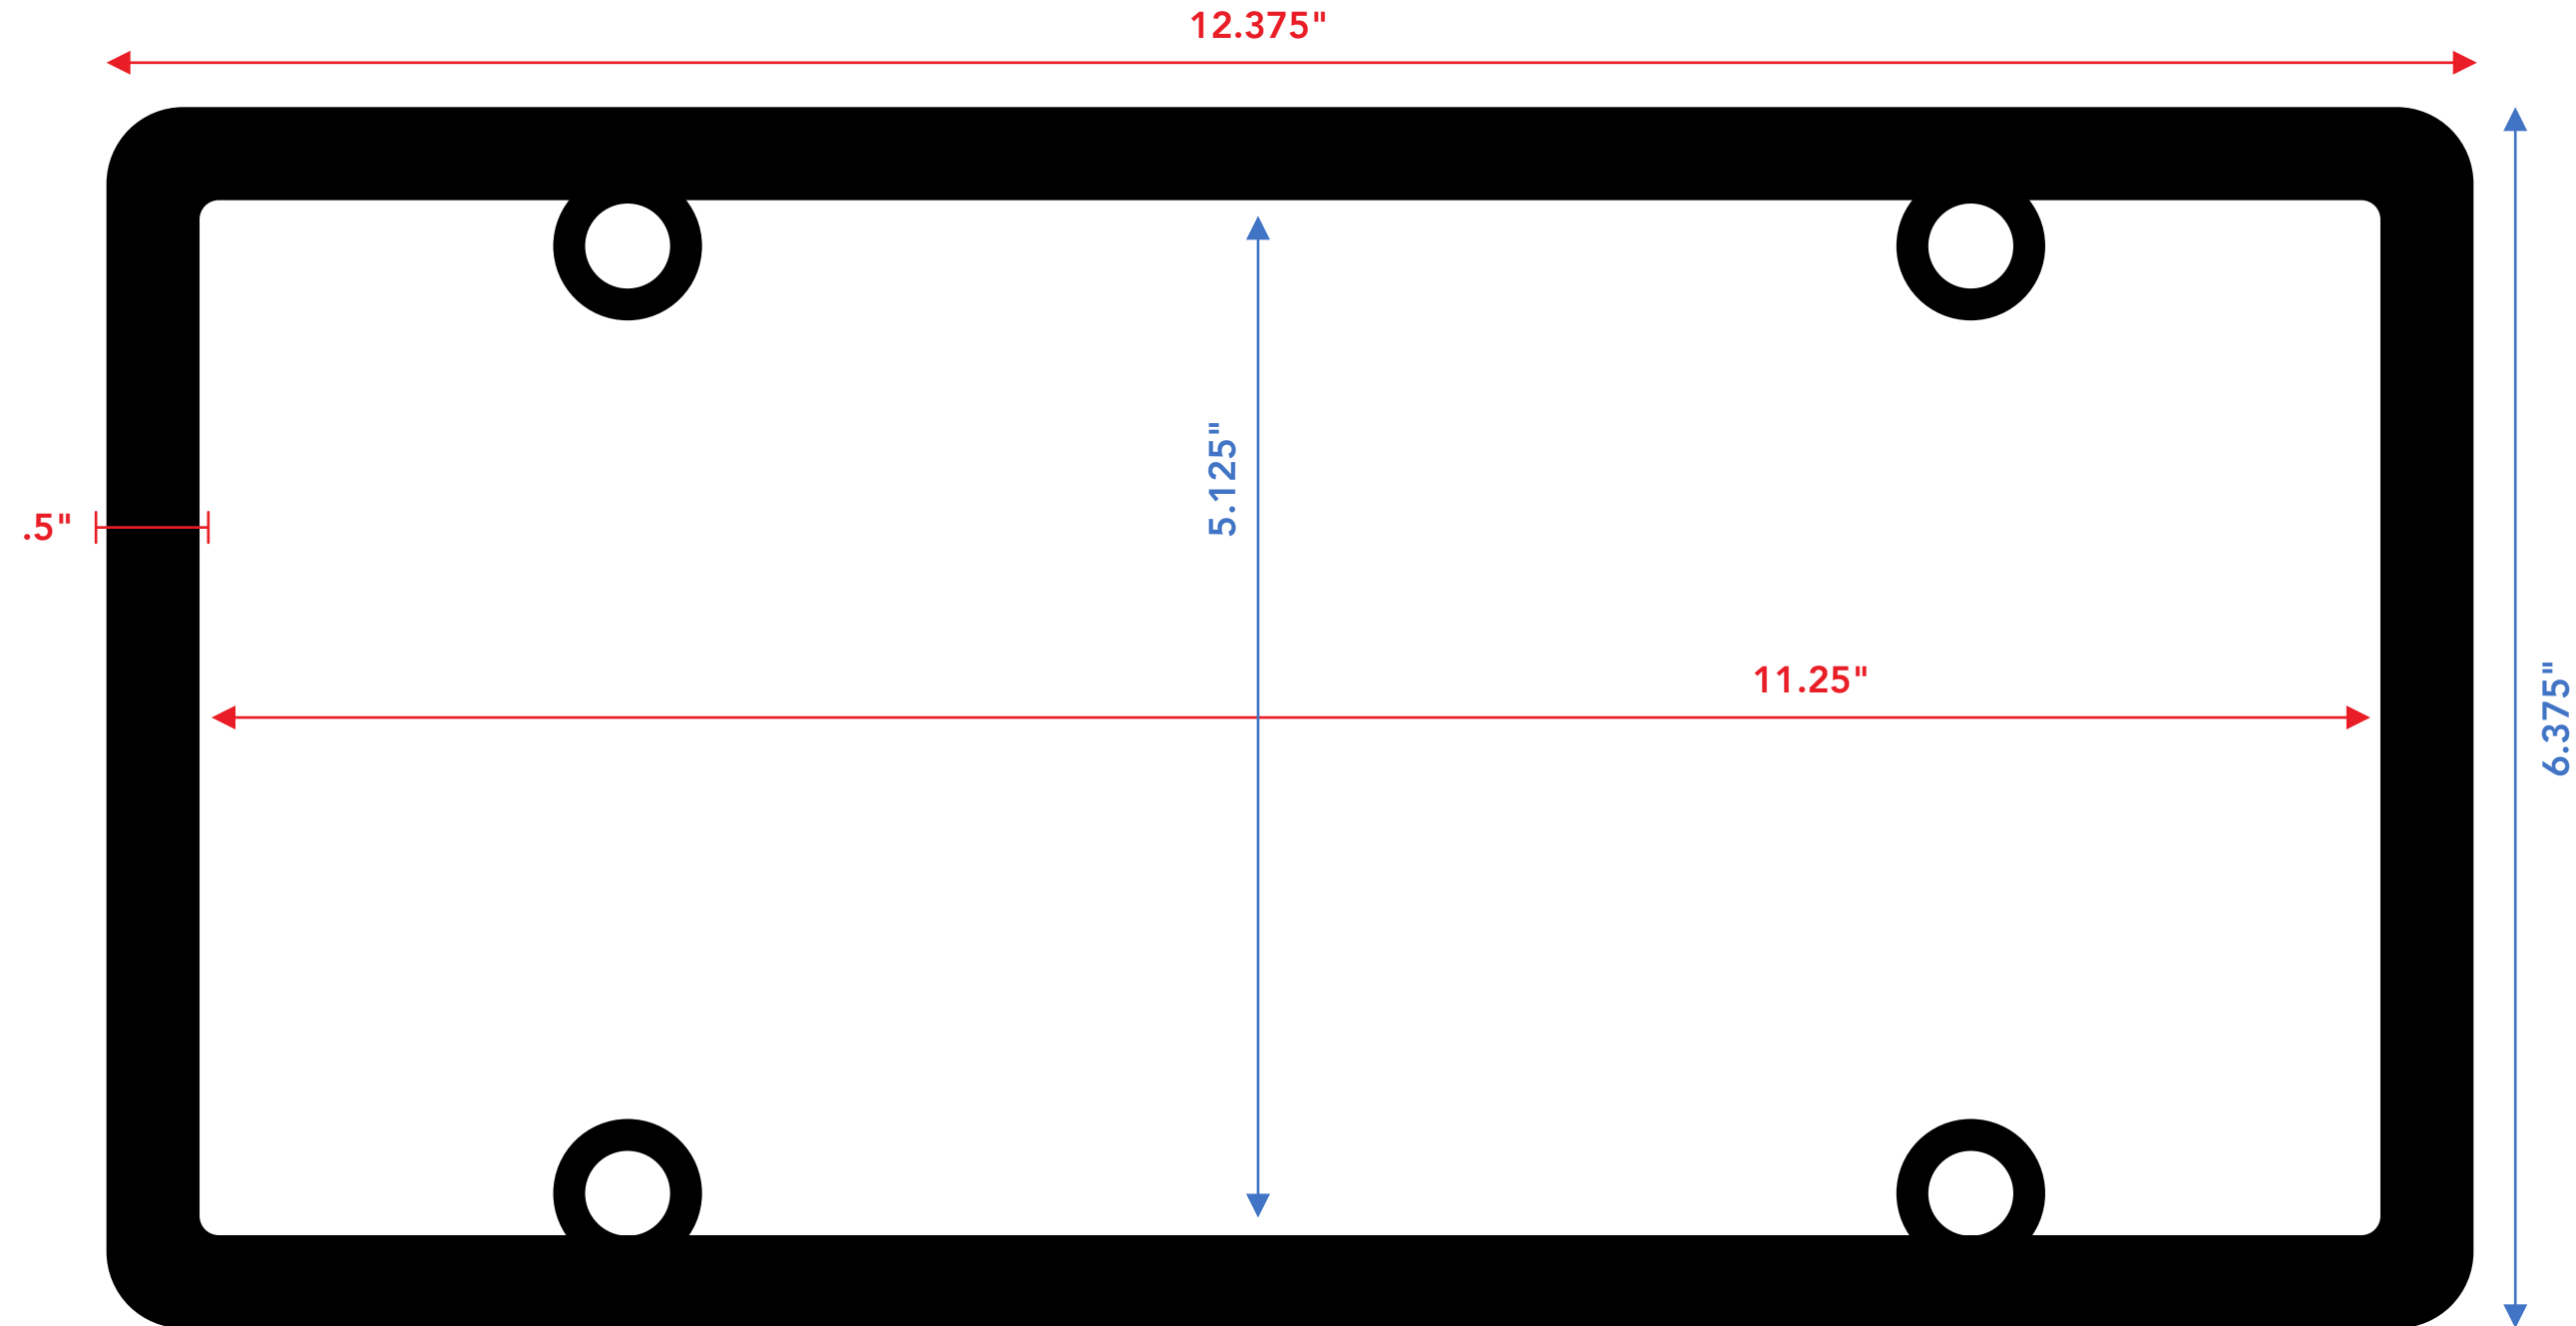

2025 "License to Vote" Art Contest OFFICIAL TEMPLATE

Important: This page shows how your artwork will appear at the ceremony. Please be mindful of the .5" frame that will go around the license plate and the four holes used to pin your artwork for display. Entries not to size will be disqualified.

2025 "License to Vote" Art Contest OFFICIAL TEMPLATE

Important: This page is what you will draw on. The outer parameter is 12" x 6".
Be sure to write your name and school on the back when you are finished.